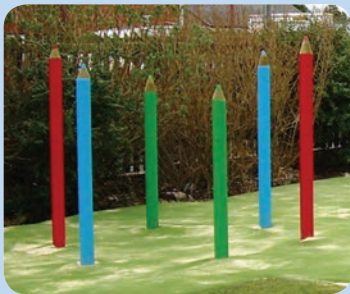

Pencil Posts

set of three different heights and three different colours

Playforce

making playtime fun

Range: Outdoor Furniture
 Code: PODF140-A-PT set of three, PODF141-A-PT Tall Green, PODF142-A-PT Medium Red, PODF143-A-PT Small Blue
 Age: 2+ yrs
 Colour: Playtime

Playful and fun piece of outdoor play equipment

The children can thread their way around, playing hide & seek

Smooth timber pencils encourage & enhance imagination

Small, medium and large coloured pencils